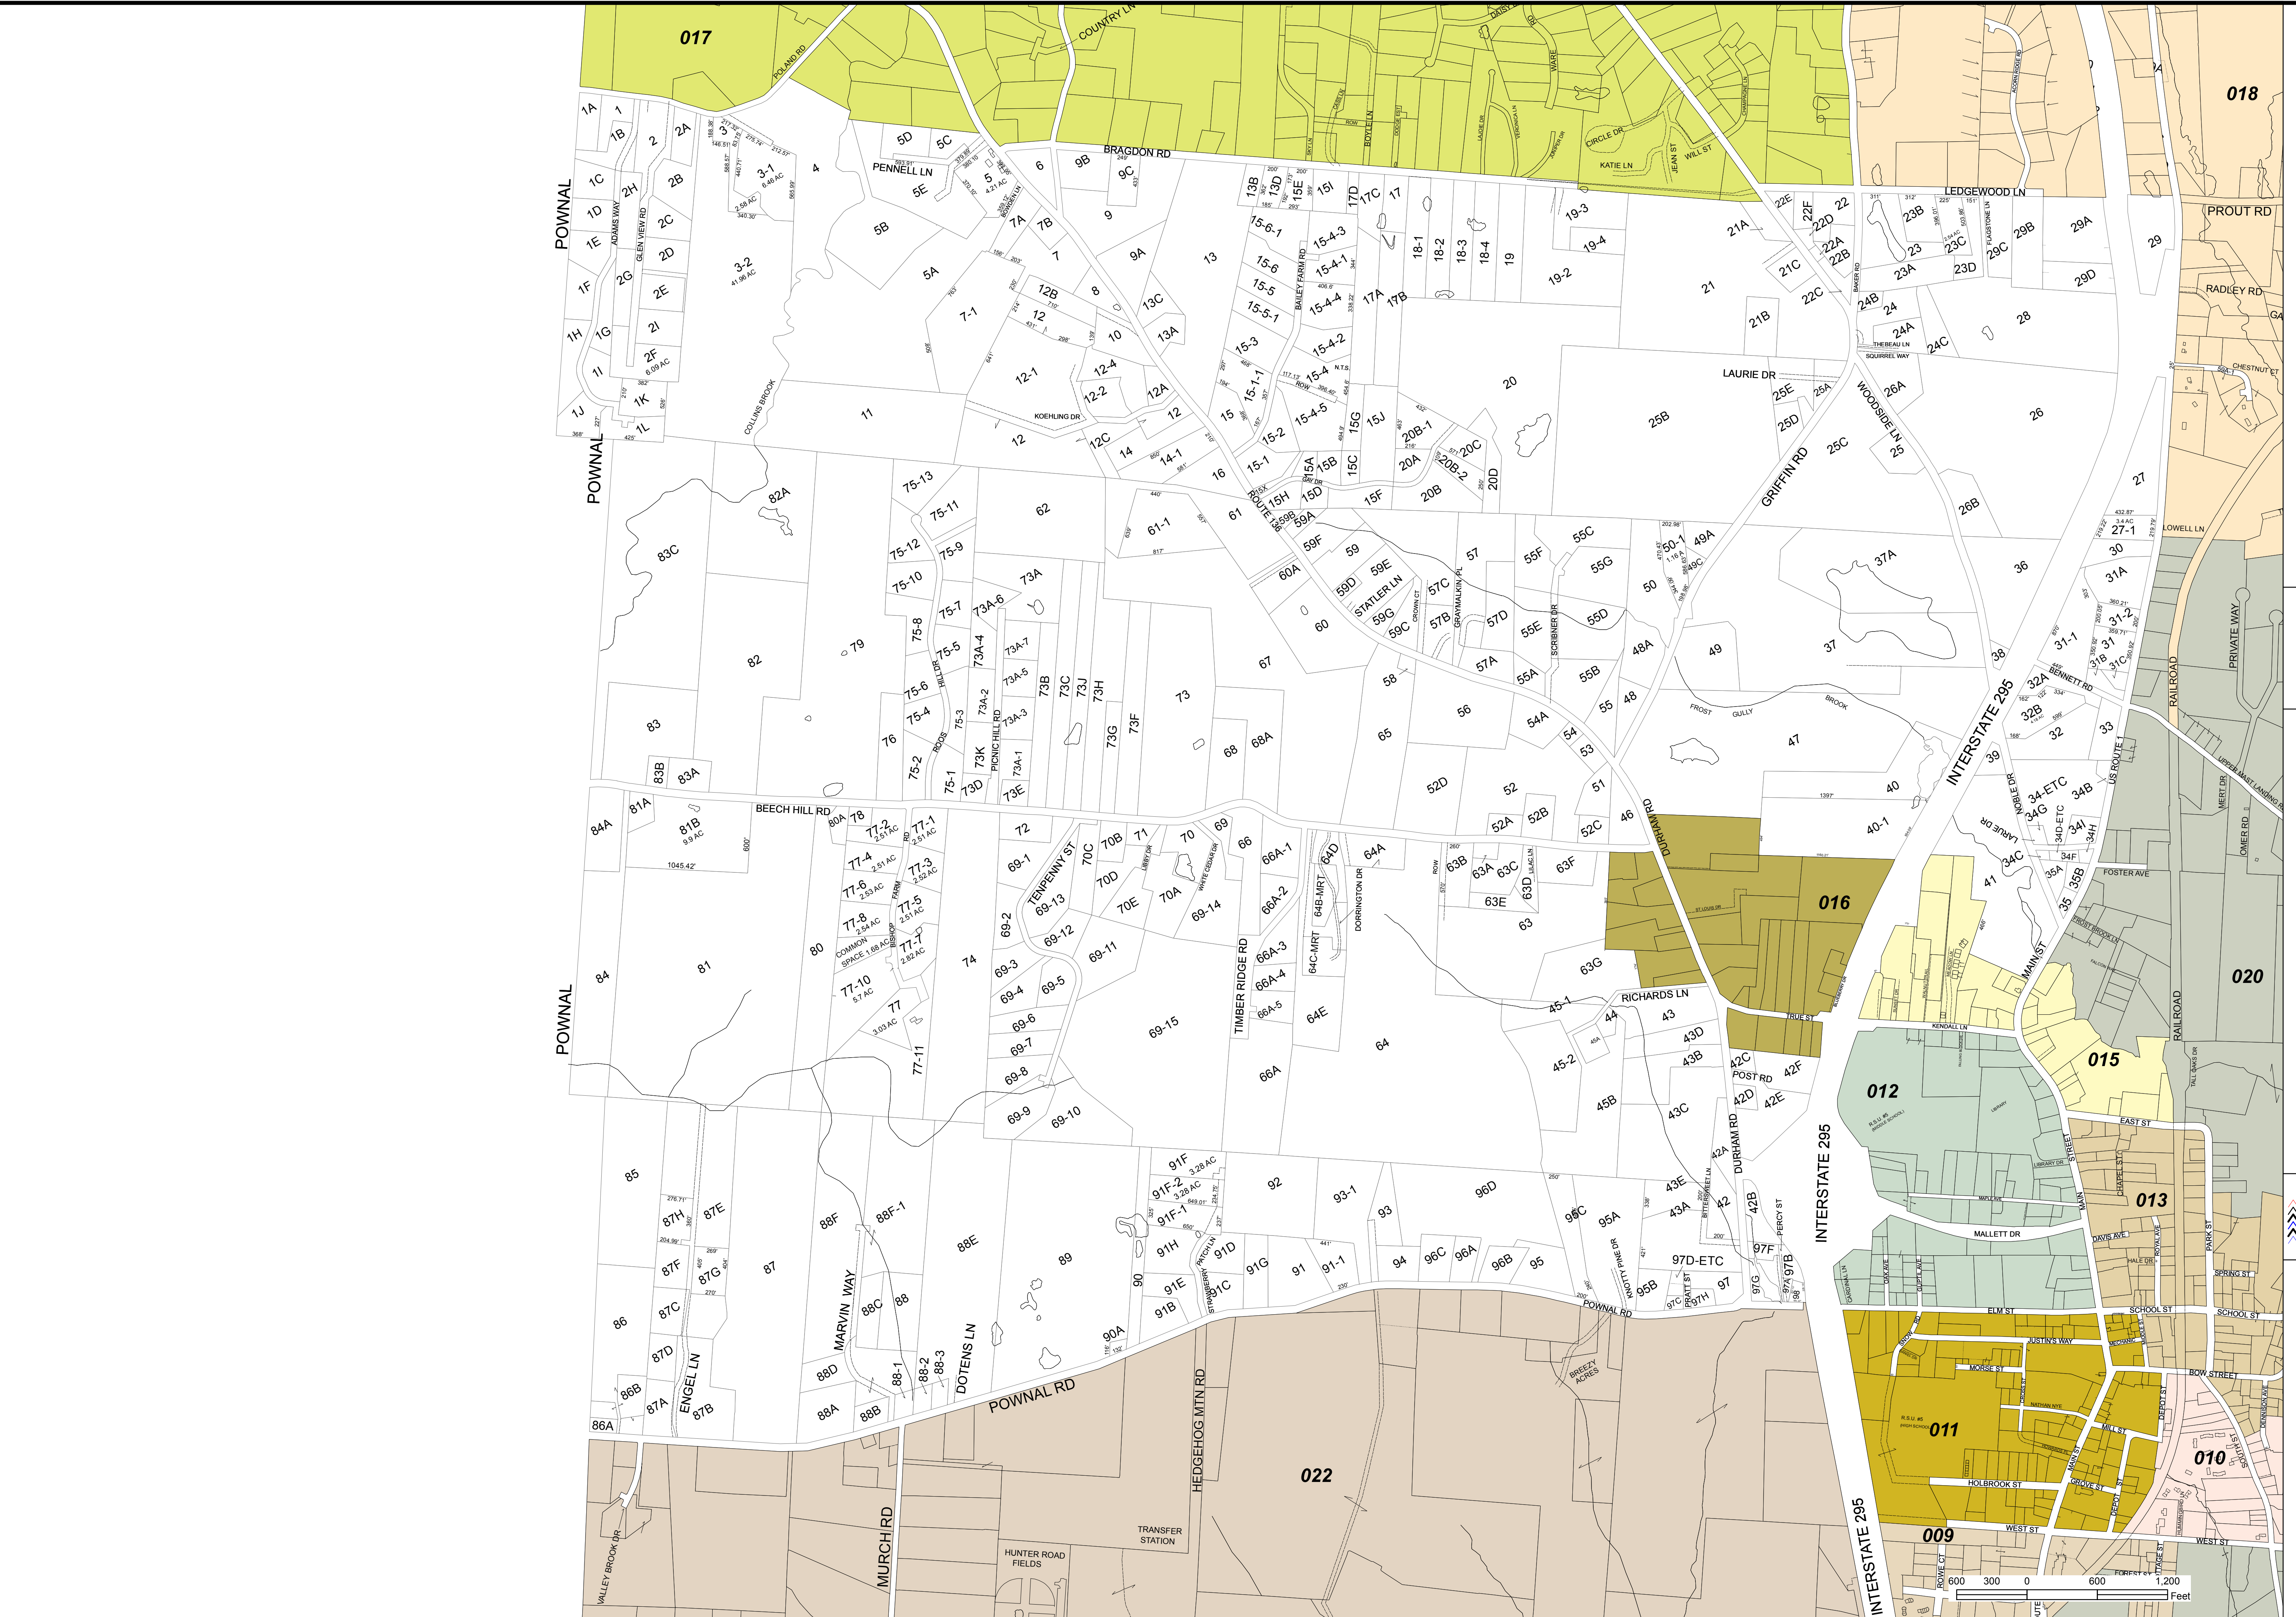

PROPERTY MAPS TOWN OF FREEPORT, MAINE

James H. Thomas
gisSolutions
Cumberland, Maine
jh@maine.rr.com

These maps are intended to be used for the purpose of Property Tax Assessments and should not be used for conveyances.

Revised to April 1st

Scale: = 600

2017

MAP: 021